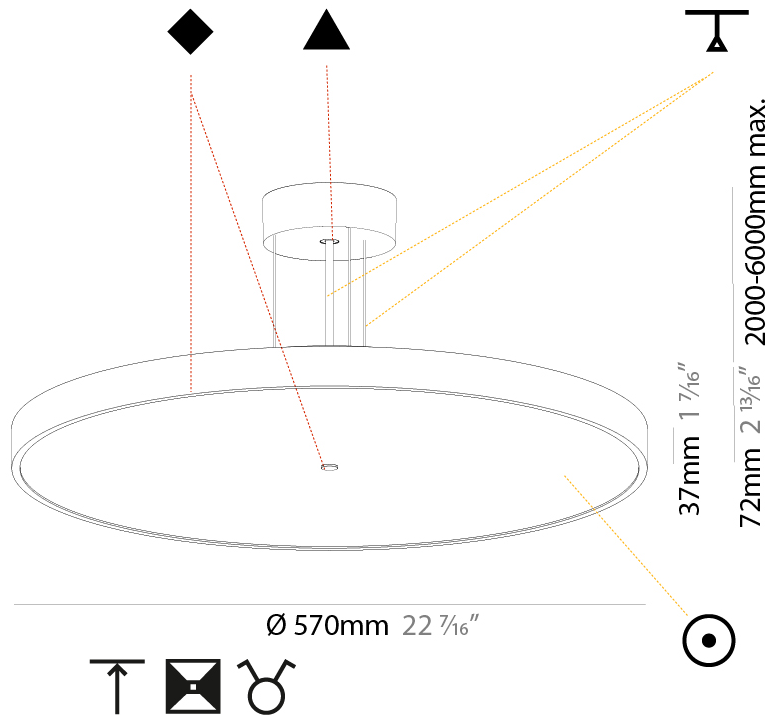

GENERAL

Series: Sign Diva
Subseries: Sign Diva
Brand: Prolicht
Division: Architectural
Mounting Type: Suspension
Mounting Location: Ceiling
Subcategory: Pendant

PHYSICAL

Shape: Round
Diameter (mm): 570
Diameter (in): 22 7/16
Height (mm): 72
Height (in): 2 13/16
Max. Overall Height (mm): 6072
Max. Overall Height (in): 239 7/16
Light Distribution: Direct / Indirect
Weight (kg): 8.548
Weight (lbs): 18.85
Diffuser: PMMA - Opal / Micro-Prism / Sparkling Secret / Vintage Industrial with Shine Ring
Fixture Finish: SSR / BKV / CWI / CRY / HAB / UFT / ITA / RUA / FTG / MYG / LOD / PUS / FRO / FUP / KIA / POP / BLS / SPG / MEY / GOH / GUM / CHC / COM / ABZ / JAG / OBR / MOS / ROR
Fixture Material: Extruded Aluminum / Steel
Cable Details: 2000mm or 6000mm Transparent Cable

ELECTRICAL

Lamp Type: LED (Zhaga Standard)
Input Wattage (W): 80.3
Total Output Wattage (W): 53 / 18
Dimming: Tri-Mode (Non-Dimming and Phase Dimming (120Vac only) and 0-10V Dimming)
Driver Included: Yes
Driver Location: Integrated
Driver Type: Constant Current - Universal
Driver Class: Class 2
Input Voltage (V): 120 - 277
Constant Current (MA): 350

LED

Color Temperature (°K): 2700 / 3000 / 3500 / 4000
Max. Delivered Lumen (lm): 6110 / 7650 / 7801 / 7960
CRI: >90 CRI
Lamp Life (hrs): 50000

OPTICAL

RATINGS AND CERTIFICATIONS

Certified By: Certified for North American Standards
IP rating: IP20

PROJECT
TYPE
SPECIFIER
QUANTITY
DATE