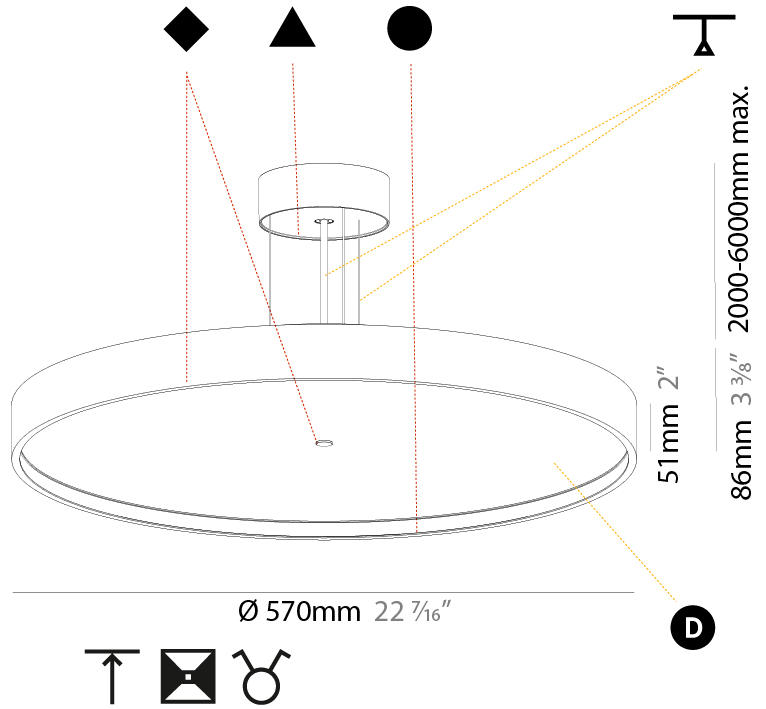

GENERAL

Series: Sign Diva
Subseries: Sign Diva Korona
Brand: Prolicht
Division: Architectural
Mounting Type: Suspension
Mounting Location: Ceiling
Subcategory: Pendant

PHYSICAL

Shape: Round
Diameter (mm): 570
Diameter (in): 22 7/16
Height (mm): 86
Height (in): 3 3/8
Light Distribution: Direct / Indirect
Weight (kg): 8.812
Weight (lbs): 19.43
Diffuser: PMMA - Opal / Micro-Prism / Sparkling Secret / Vintage Industrial
Fixture Finish: SSR / BKV / CWI / CRY / HAB / UFT / ITA / RUA / FTG / MYG / LOD / PUS / FRO / FUP / KIA / POP / BLS / SPG / MEY / GOH / GUM / CHC / COM / ABZ / JAG / OBR / MOS / ROR
Fixture Material: Extruded Aluminum / Steel
Cable Details: 2,000mm/78 3/4" or 6,000mm/236 1/4" Transparent Cable

ELECTRICAL

Lamp Type: LED (Zhaga Standard)
Input Wattage (W): 67
Total Output Wattage (W): 60.9
Dimming: Tri-Mode (Non-Dimming and Phase Dimming (120Vac only) and 0-10V Dimming)
Driver Included: Yes
Driver Location: Integrated
Driver Type: Constant Current - Universal
Driver Class: Class 2
Input Voltage (V): 120 - 277
Constant Current (MA): 350

LED

Color Temperature (°K): 2700 / 3000 / 3500 / 4000
Max. Delivered Lumen (lm): 6632 / 6728 / 6812 / 6951
Nominal Lumen (lm): 9097 / 9229 / 9344 / 9535
CRI: >90 CRI
Lamp Life (hrs): 50000

OPTICAL

RATINGS AND CERTIFICATIONS

Certified By: Certified for North American Standards
IP rating: IP20