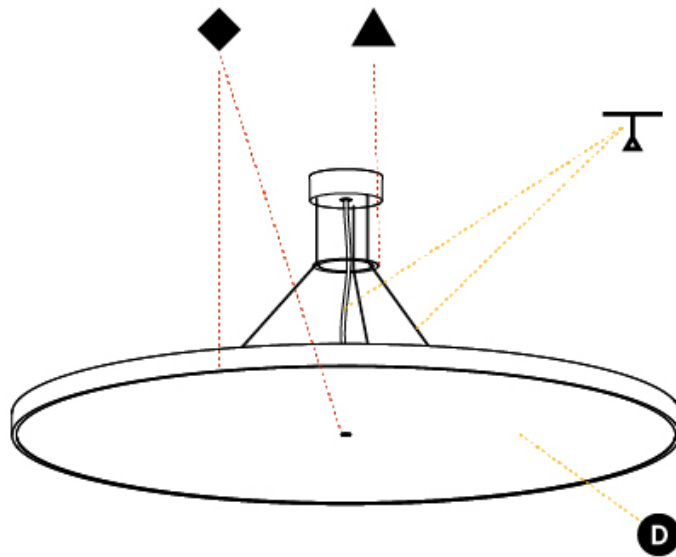

SIGN DIVA SUSPENSION

A300009-

PROJECT

TYPE

SPECIFIER

QUANTITY

DATE

A