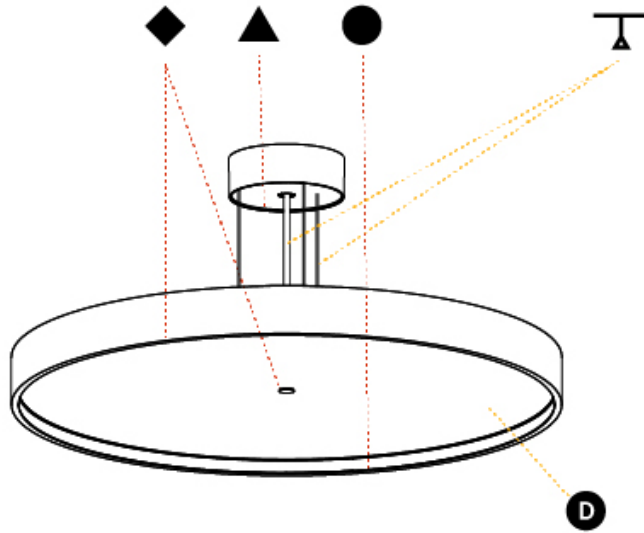

SIGN DIVA KORONA SUSPENSION

A300014-

PROJECT _____

TYPE _____

SPECIFIER _____

QUANTITY _____

DATE _____

A