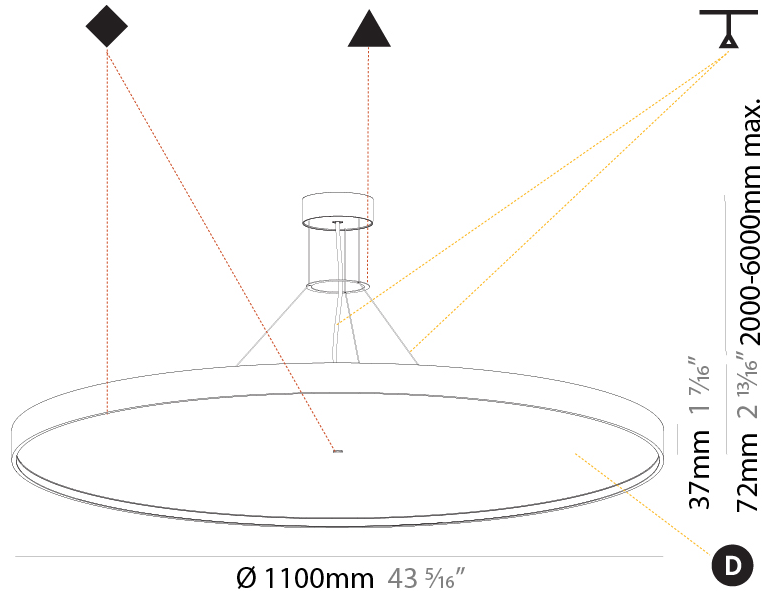

GENERAL

Series: Sign Diva
Subseries: Sign Diva
Brand: Prolicht
Division: Architectural
Mounting Type: Suspension
Mounting Location: Ceiling
Subcategory: Pendant

PHYSICAL

Shape: Round
Diameter (mm): 1100
Diameter (in): 43 ⁵/₁₆"
Height (mm): 72
Height (in): 2 ¹³/₁₆"
Light Distribution: Direct / Indirect
Weight (kg): 20.78
Weight (lbs): 45.81
Diffuser: PMMA - Opal / Micro-Prism / Sparkling Secret / Vintage Industrial
Fixture Finish: SSR / BKV / CWI / CRY / HAB / UFT / ITA / RUA / FTG / MYG / LOD / PUS / FRO / FUP / KIA / POP / BLS / SPG / MEY / GOH / GUM / CHC / COM / ABZ / JAG / OBR / MOS / ROR
Fixture Material: Extruded Aluminum / Steel
Cable Details: 2,000mm/78 3/4" or 6,000mm/236 1/4" Transparent Cable

ELECTRICAL

Lamp Type: LED (Zhaga Standard)
Input Wattage (W): 169.4 / 28.6
Total Output Wattage (W): 135 / 24
Dimming: Tri-Mode (Non-Dimming and Phase Dimming (120Vac only) and 0-10V Dimming)
Driver Included: Yes
Driver Location: Integrated
Driver Type: Constant Current - Universal
Driver Class: Class 2
Input Voltage (V): 120 - 277
Constant Current (MA): 600 / 350

LED

Color Temperature (*K): 2700 / 3000 / 3500 / 4000
Max. Delivered Lumen (lm): 20030 / 20610 / 21050 / 21480
CRI: >90 CRI
Lamp Life (hrs): 50000

OPTICAL

RATINGS AND CERTIFICATIONS

Certified By: Certified for North American Standards
IP rating: IP20