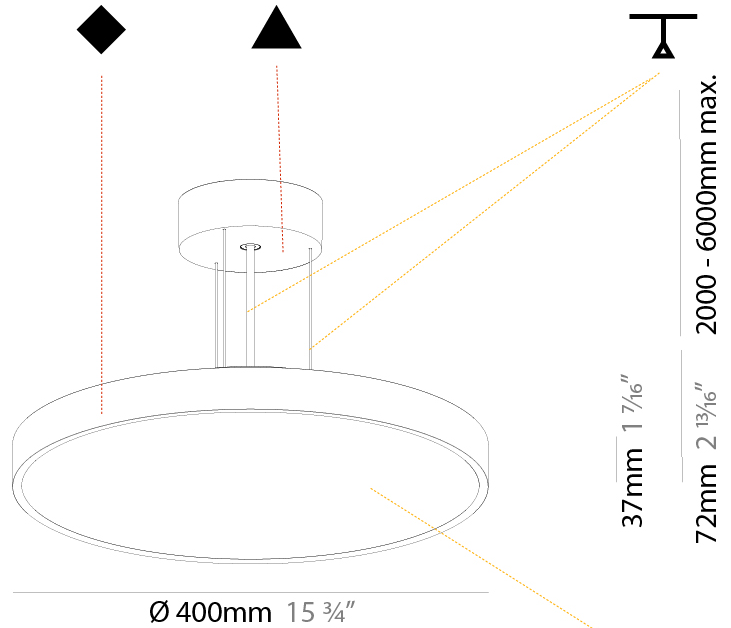

GENERAL

Series: Sign Diva
Subseries: Sign Diva
Brand: Prolicht
Division: Architectural
Mounting Type: Suspension
Mounting Location: Ceiling
Subcategory: Pendant

PHYSICAL

Shape: Round
Diameter (mm): 400
Diameter (in): 15 3/4
Height (mm): 72
Height (in): 2 13/16
Max. Overall Height (mm): 2072
Max. Overall Height (in): 81 3/16
Light Distribution: Direct
Weight (kg): 2.972
Weight (lbs): 6.55

Diffuser: [PMMA - Opal / Micro-Prism / Sparkling Secret / Vintage Industrial with Shine Ring](#)
Fixture Finish: [SSR / BKV / CWI / CRY / HAB / UFT / ITA / RUA / FTG / MYG / LOD / PUS / FRO / FUP / KIA / POP / BLS / SPG / MEY / GOH / GUM / CHC / COM / ABZ / JAG / OBR / MOS / ROR](#)
Fixture Material: [Extruded Aluminum / Steel](#)
Cable Details: [2000mm or 6000mm Transparent Cable](#)

ELECTRICAL

Lamp Type: LED (Zhaga Standard)
Input Wattage (W): 19.8
Total Output Wattage (W): 16
Dimming: [Tri-Mode (Non-Dimming and Phase Dimming (120Vac only) and 0-10V Dimming)](#)
Driver Included: Yes
Driver Location: Integrated
Driver Type: Constant Current - Universal
Driver Class: Class 2
Input Voltage (V): 120 - 277
Constant Current (MA): 500

LED

Color Temperature (°K): [2700 / 3000 / 3500 / 4000](#)
Max. Delivered Lumen (lm): [1160 / 1733 / 1741 / 1776](#)
CRI: >90 CRI
Lamp Life (hrs): 50000

OPTICAL

RATINGS AND CERTIFICATIONS

Certified By: Certified for North American Standards
IP rating: IP20

PROJECT	_____
TYPE	_____
SPECIFIER	_____
QUANTITY	_____
DATE	_____

A